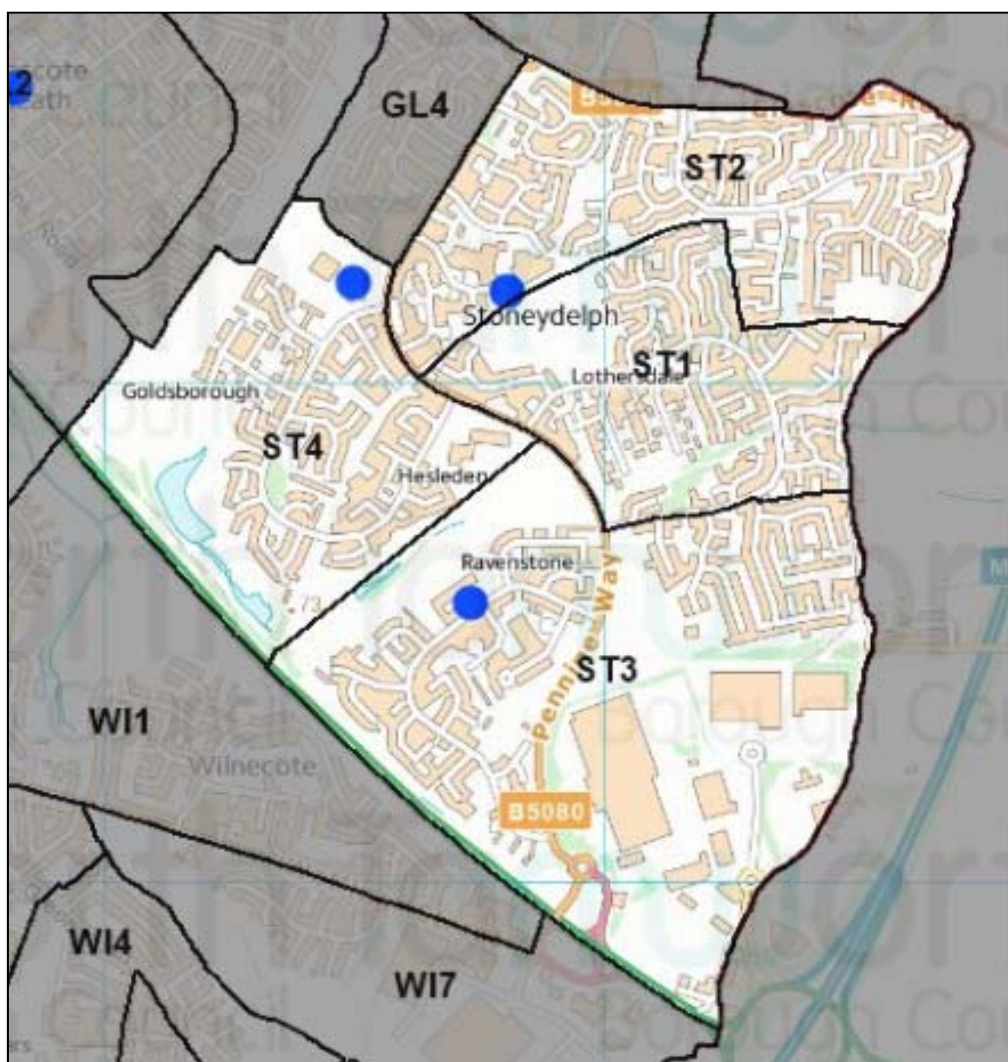

Stonydelph Ward

Final Polling Scheme – changes to take effect for election held after 1 December 2019

<i>New Polling District</i>	<i>Proposed Polling Station</i>	<i>Address</i>	<i>Estimated Electorate¹</i>	<i>Estimated Polling Station Electorate²</i>	<i>No of polling stations</i>
ST1	Pennymoor Community Hall	Pennymoor Road, Stonydelph, B77 4LG	1,794	1,471	1
ST2	St Martin's Centre	Ellerbeck, Stonydelph, B77 4JA	2,600	2,132	2
ST3	Pennymoor Community Hall	Pennymoor Road, Stonydelph, B77 4LG	2,278	1,868	1
ST4	Stonydelph Primary School	Crowden Road, Stonydelph, B77 4LS	1,599	1,311	1

¹ Estimated Electorate = Number of Properties x 2.61583

² Based on the average of 82% of electors choosing to attend a polling station.